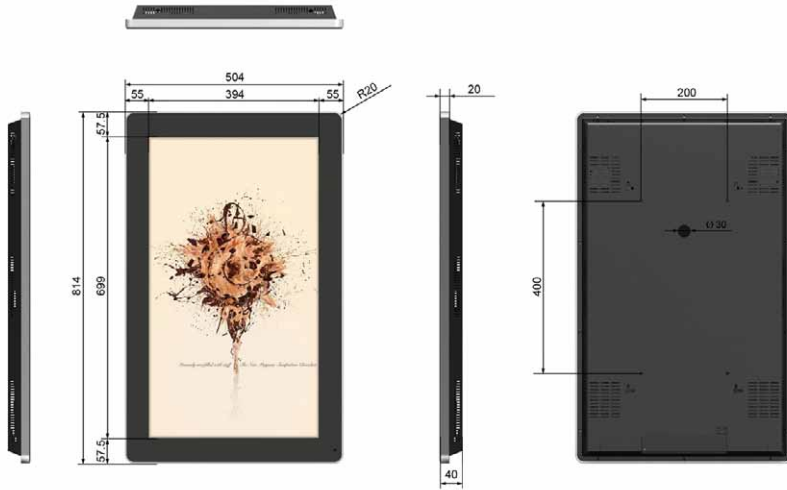

The new Slimline Digital Advertising Displays also feature HDMI and VGA inputs, allowing you to connect any number of external devices such as a PC or external media player. A free wall mount is also included allowing you to mount your display in both landscape and portrait orientations.

"These high-definition LED displays are simple to use and are purpose built for commercial environments."

SLIMLINE DIGITAL ADVERTISING DISPLAYS

Your message, brought to life...

32" SLIMLINE DIGITAL ADVERTISING DISPLAY

32" Slimline Digital Advertising Display	
Display Size	32 Inch
Resolution	1366x768
Display Area (mm)	699x394
Aspect Ratio	16:9
Unit Size (WxHxD mm)	814x504x40
Package Size (WxHxD mm)	960x630x135
VESA Holes (mm)	400x200
Net Weight (kg)	15.2
Gross Weight (kg)	19.1
Brightness (cd/m ²)	500
Colour	16.7M
Viewing Angle	178°
Contrast Ratio	3000:1
Power Consumption (W)	100
Input Voltage	AC110~240V(50Hz~60Hz)
Working Temperature	0 °C to 50 °C
Media Formats	Video (MPG, AVI, MOV, MP4, RM, RMVB, TS), Audio (MP3, WMA), Image (JPG, GIF, BMP, PNG)
AV Signal Inputs	HDMI, VGA, Audio Socket (3.5mm)
Audio	5W, 8Ω
Internal Flash Memory	4GB
Accessories	Remote Control, Scheduling Software CD, Wall Mount, Key, User Manual